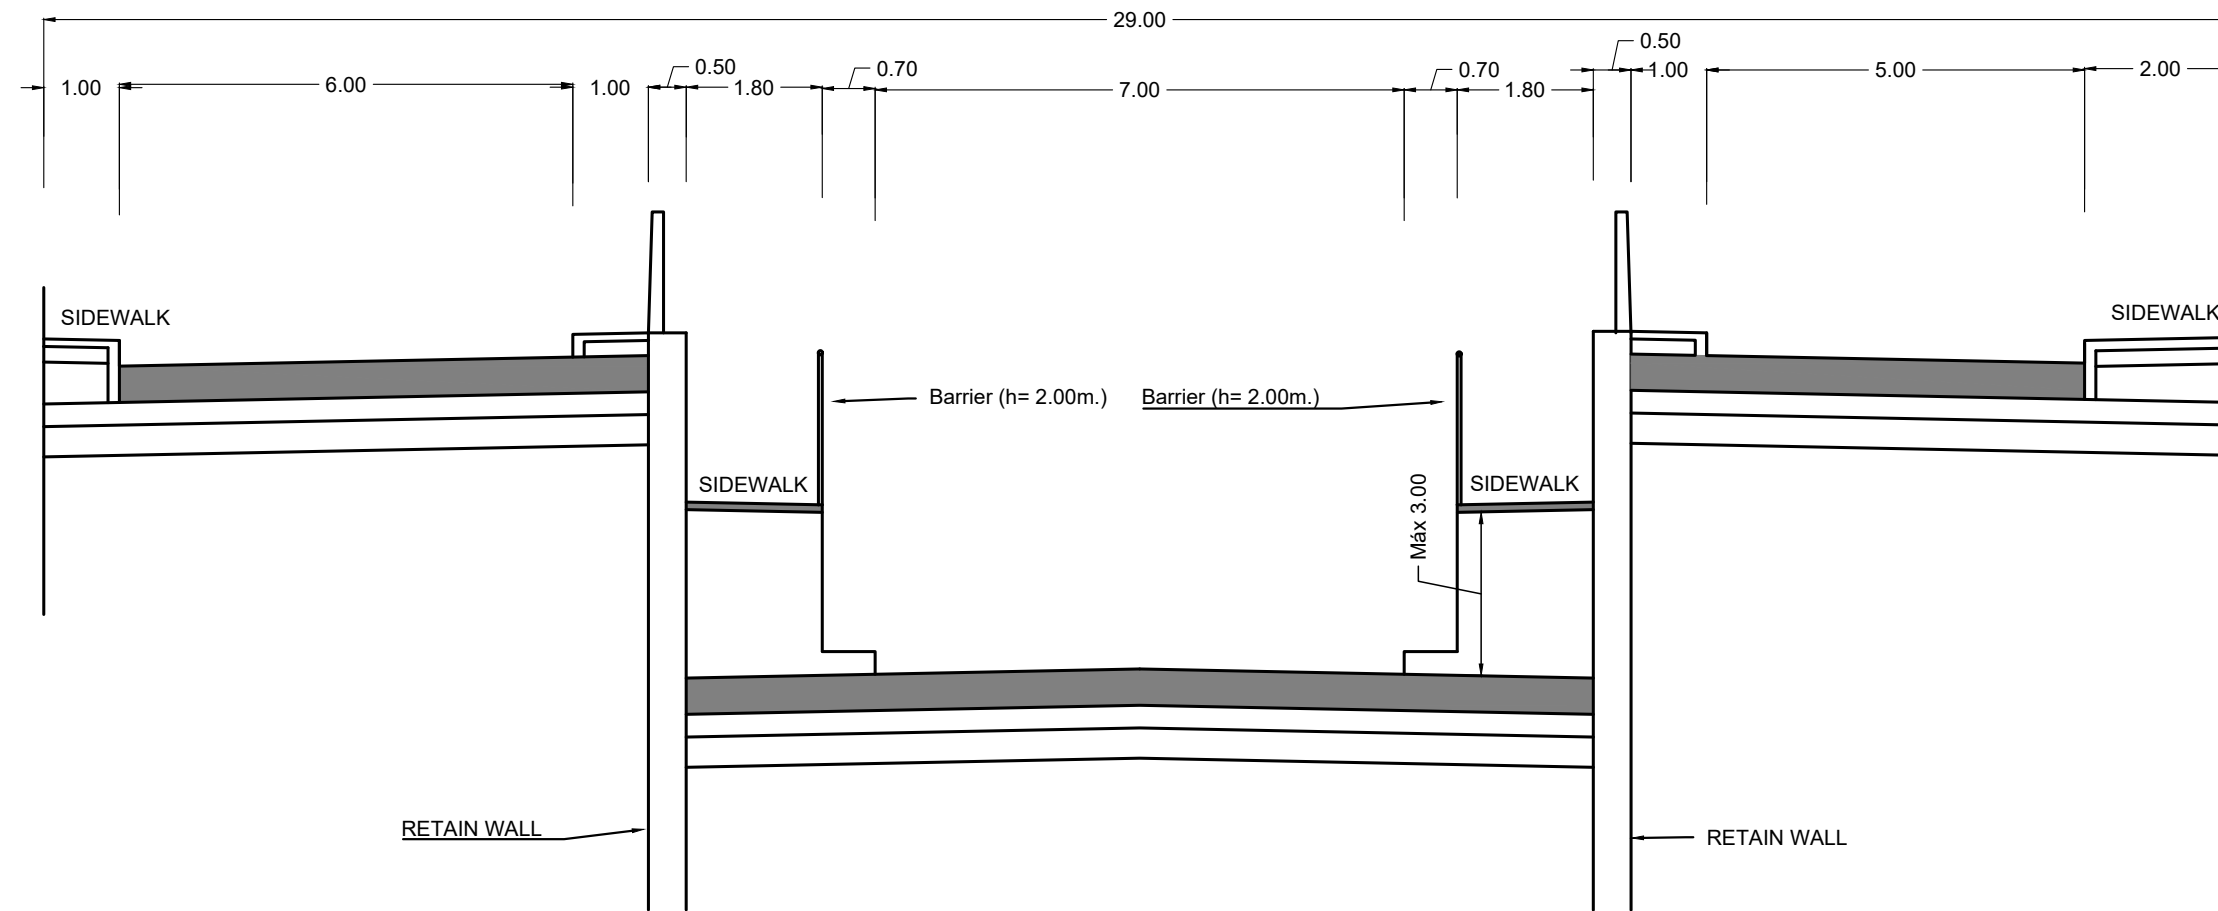

FLORIDA UNDERPASS - 106+470 - TYPICAL SECTION

SCALE 1:100